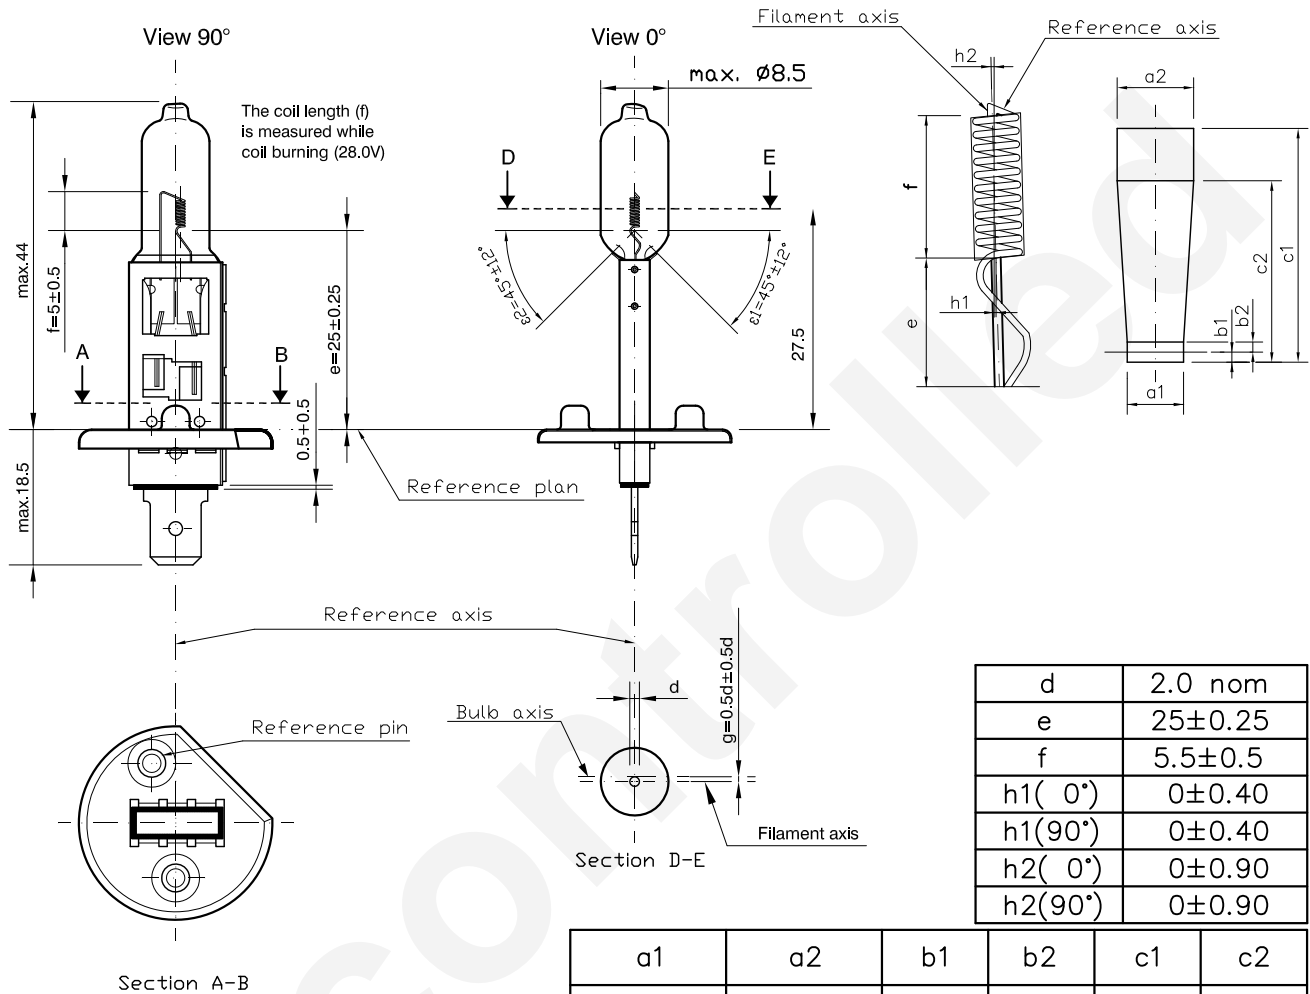

Since 1959

Product Information Sheet

H1 24V 100W

H1 100W/24V

2014. 03. 05 NEW

2013. 10. 28 OLD

Halogen bulb  
H1 RA 24V 100W  
Cap: <sup>1)</sup> P14.5s  
Type: Rally  
ECE R37 None  
FMVSS108 None  
Bulb: UV-cut Quartz glass  
Made in china / JDH

1) according to IEC 61-1 sheet 7004-46-2

a1	a2	b1	b2	c1	c2
1.4d	1.9d	0.25	0.25	7	4.5

Technical data	
Test voltage	28.0V
Power	108W max.
Luminous flux	2400lm±15%
Lumen maintenance	90 % min
Rated life:	at 28.0V
-characteristic Tc	200 h min
-B3	100 h min
Maximum operating temperature:	1:bulb 800°C max 2:pinch 400°C max