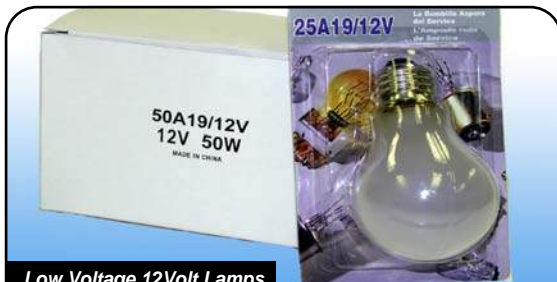

ROUGH SERVICE BULBS AND OTHER LAMPS

CEC Industries Ltd.

CEC Industries Ltd.

599 Bond St.

Lincolnshire, IL 60069

847-821-1199/847-821-1133

800-572-4168

Form #557 09/04

www.cecindustries.com

Heavy Duty Rough Service Bulbs

- Special Design - Five (5) Filament support
- Resists Shock and Vibration
- Extended Lamp Life
- All Brass Base
- Application: Drop Lights, Garage or home workshops etc...
- Available: 50 Watt - Part Number RSB 50
75 Watt - Part Number RSB 75
100 Watt - Part Number RSB 100
- Packed 6 per display box, 24 per inner pack, 120 per case

Low Voltage 12Volt Lamps

- Use in Low Voltage 12 Volt Sockets
- All Brass Base
- Applications: RV Motor Home, Marine, etc...
- Available in:
 - 15 Watt - A15 Part Number 15A15/12V
 - 15 Watt - A19 Part Number 15A19/12V
 - 25 Watt - A15 Part Number 25A15/12V
 - 25 Watt - A19 Part Number 25A19/12V
 - 50 Watt - A19 Part Number 50A19/12V
 - 75 Watt - A19 Part Number 75A19/12V
 - 100 Watt - A19 Part Number 100A19/12
- Packed 6 per display box, 24 per inner pack, 120 per case